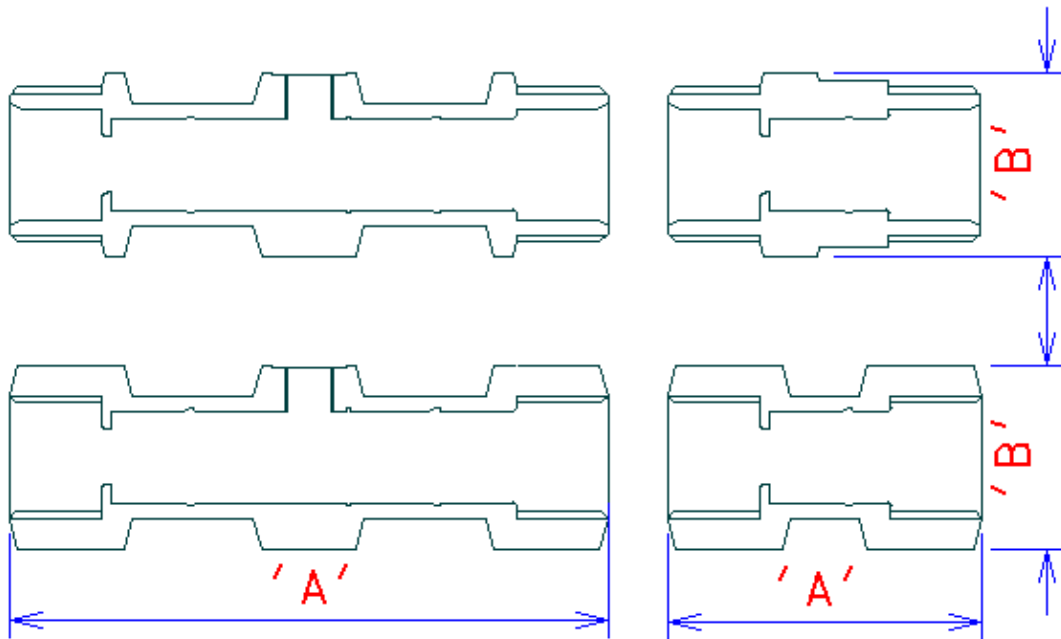

Brass Non-Return Valves

<u>Valve Size</u>	<u>Length 'A' (mm)</u>	<u>A/F Hex 'B' (mm)</u>
15mm Single Check	40.7	22.0
22mm Single Check	44.0	28.0
28mm Single Check	47.5	38.0
15mm Double Check	66.0	25.0
22mm Double Check	75.2	27.0
28mm Double Check	88.6	38.0
½" Single Check	45.0	25.0
¾" Single Check	54.0	30.5
1" Single Check	63.5	38.0
1 ¼" Single Check	70.0	47.0
1 ½" Single Check	76.0	52.0
2" Single Check	88.0	65.0
½" Double Check	70.2	25.0
¾" Double Check	87.0	30.5
1" Double Check	106.0	38.0
1 ¼" Double Check	122.0	46.0
1 ½" Double Check	135.0	52.0
2" Double Check	173.5	65.0