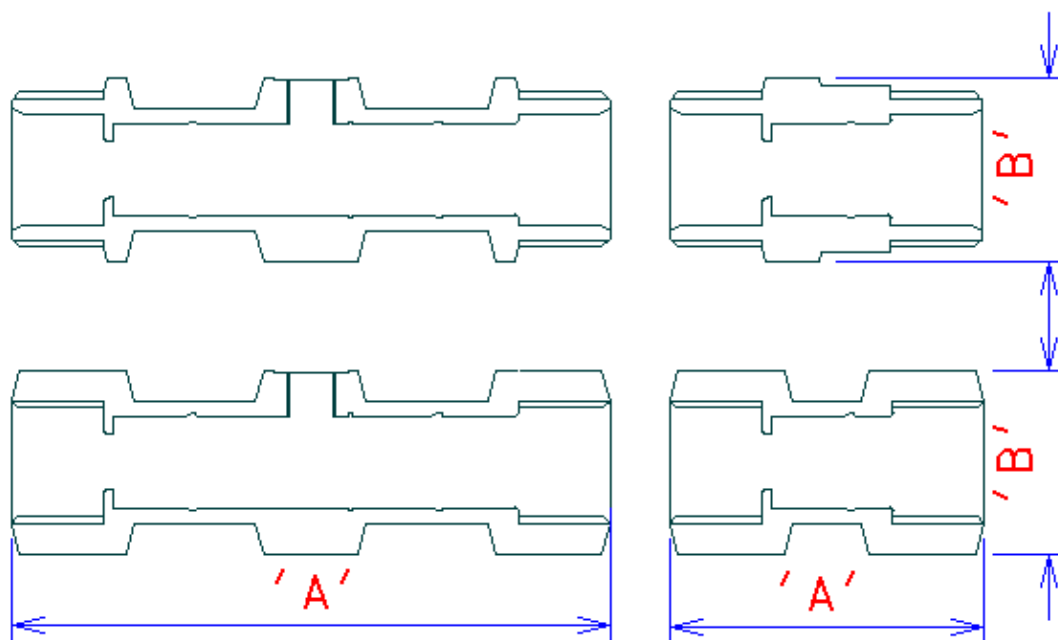

Brass Non-Return Valves

<u>Valve Size</u>	<u>Length 'A' (mm)</u>	<u>A/F Hex 'B' (mm)</u>
15mm Single Check	41.0	22.0
22mm Single Check	44.0	28.0
28mm Single Check	49.7	32.0
15mm Double Check	66.0	22.0
22mm Double Check	73.0	27.0
28mm Double Check	89.0	32.0
½" Single Check	45.0	24.0
¾" Single Check	54.0	32.0
1" Single Check	63.5	38.0
1 ¼" Single Check	70.0	46.0
1 ½" Single Check	76.0	52.0
2" Single Check	88.0	65.0 (Octagon)
½" Double Check	69.5	24.0
¾" Double Check	86.0	32.0
1" Double Check	106.0	38.0
1 ¼" Double Check	122.0	46.0
1 ½" Double Check	130.0	52.0
2" Double Check	168.50	65.0 (Octagon)